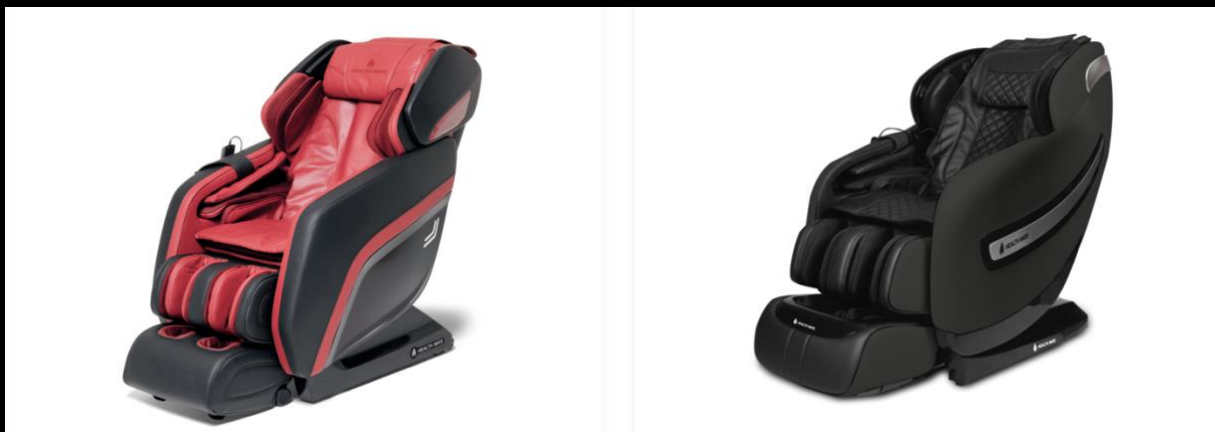

CryoHealth^o

HealthMate: massage chair

UNIQUE FEATURES

- The ultimate massage chair with advanced infrared technology that relaxes all the senses.
- Massage in which the roller system not only moves vertically and horizontally, but also makes forward and backward movements.
- The ergonomic L-frame massages your back from neck to hamstring.
- A very extensive and therefore complete massage.
- The massage balls follow your silhouette, taking care of your entire body.

PRODUCT SPECIFICATIONS

- Massage chair 5200 3D (red)
- Massage chair 8200 4D (black)

ON DEMAND ONLY

WWW.CRYOHEALTH.BE