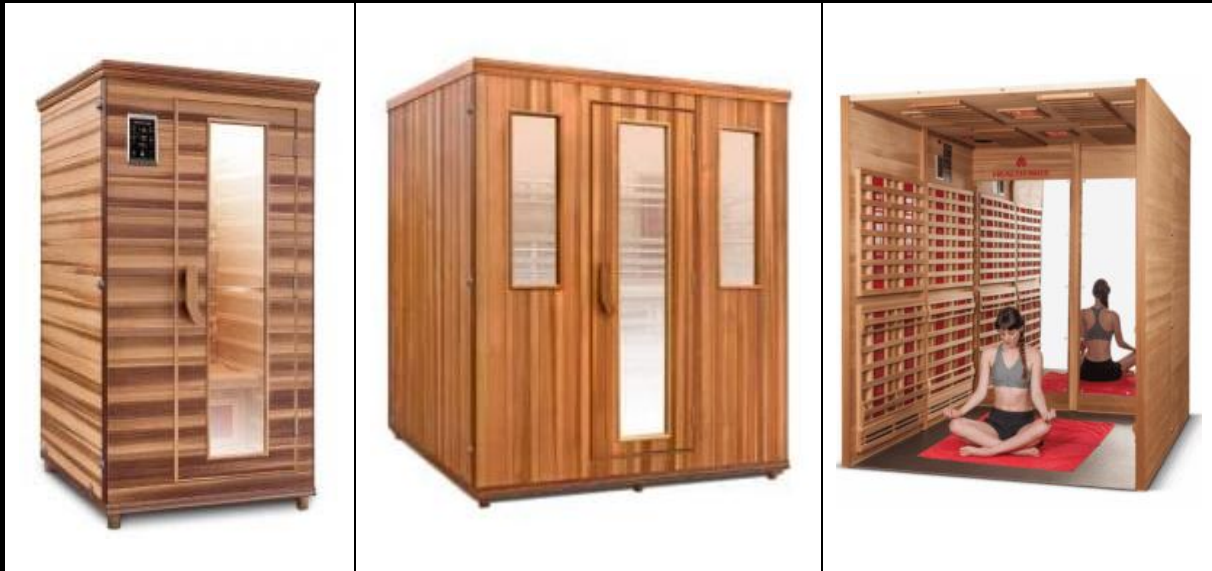

CryoHealth^o

 HEALTH MATE

UNIQUE FEATURES

- Therapeutic radiation
- Tecoloy radiant elements at 6,340 nanometers
- 1st choice Canadian red cedar
- Tecoloy radiant element with electric coil surrounded by compressed ceramic sand. The warm core is indestructible
- Unique radiant element also has a reflective panel, which spreads the rays 100%
- Tecoloy coating guarantees a minimum of energy loss
- Lifetime warranty